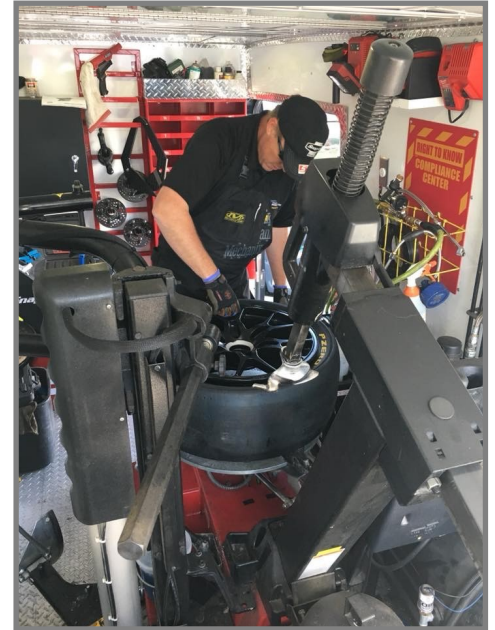

TRACK DAY SERVICES

PREMIER MOBILE TIRE & OIL Anywhere You Are

TRACKSIDE SUPPORT

Convenient on-site tire replacement and repair. Mounting, balancing, air pressure, tire wear and condition inspections done pit side. Premier Mobile Tire provides tire sales for all major and minor brands.

Track tires, from Non-DOT slicks to +200 tread rating, can be ordered and installed prior to track day or brought to the track and installed throughout the day.

Tire Service (mount/balance/install or tire repair)