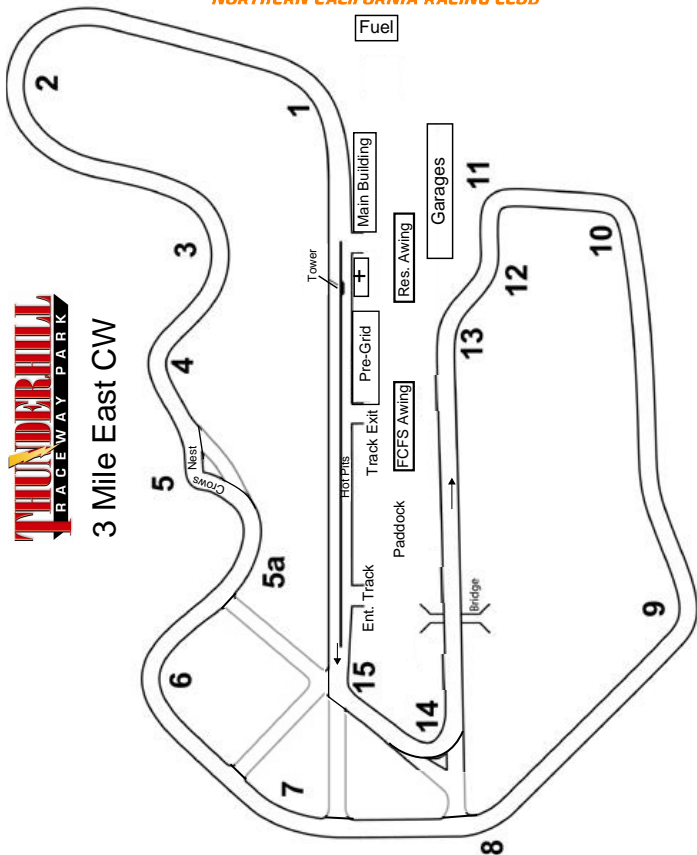

3 Mile East CW

Run Group Passing Rules:

Driving School - Mandatory Point By: 14-13, 10-9, 9-8, 8-6, 2-1, 1-15

Solo - Mandatory Point By: 14-13, 10-9, 9-8, 8-6, 2-1, 1-15

Point By - Open Passing: 14-13, 1-15, Point By Remainder of Track

Open/Chrono - Full Course Open Passing