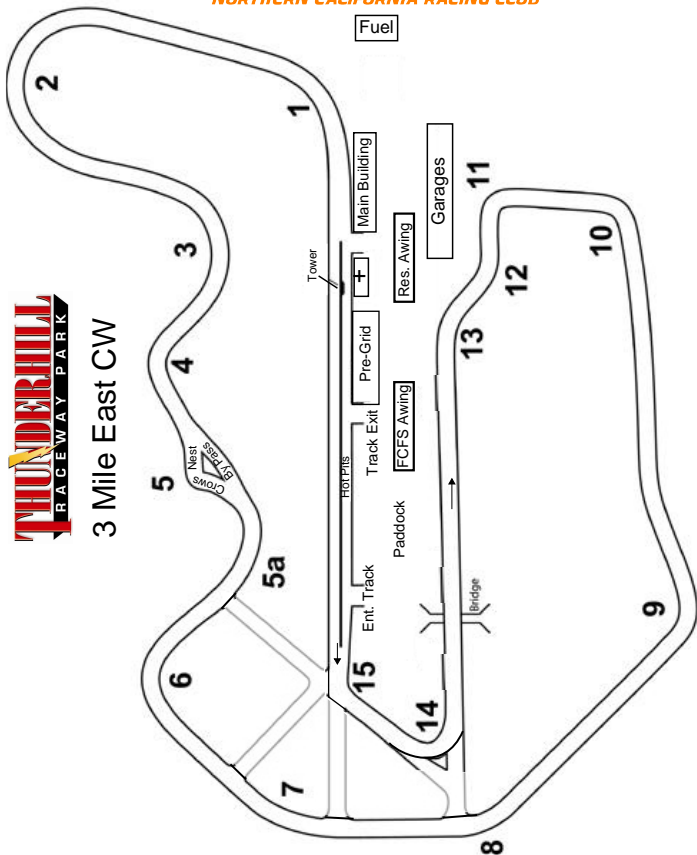

3 Mile East CW

Run Group Passing Rules:

Driving School - Mandatory Point By: 14-13, 10-9, 9-8, 8-6, 2-1, 1-15

Solo - Mandatory Point By: 14-13, 10-9, 9-8, 8-6, 2-1, 1-15

Point By - Open Passing: 14-13, 1-15, Point By Remainder of Track

Open/Chrono - Full Course Open Passing