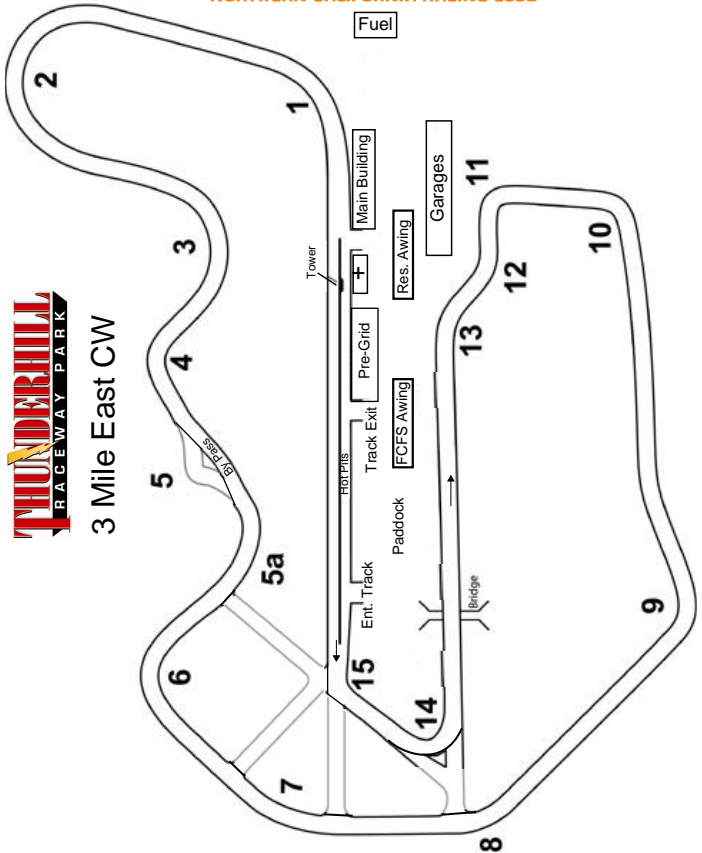

3 Mile East CW

Run Group Passing Rules:

Driving School - Mandatory Point By: 14-13, 10-9, 9-8, 8-6, 2-1, 1-15

Solo - Mandatory Point By: 14-13, 10-9, 9-8, 8-6, 2-1, 1-15

Point By - Open Passing: 14-13, 1-15, Point By Remainder of Track

Open/Chrono - Full Course Open Passing