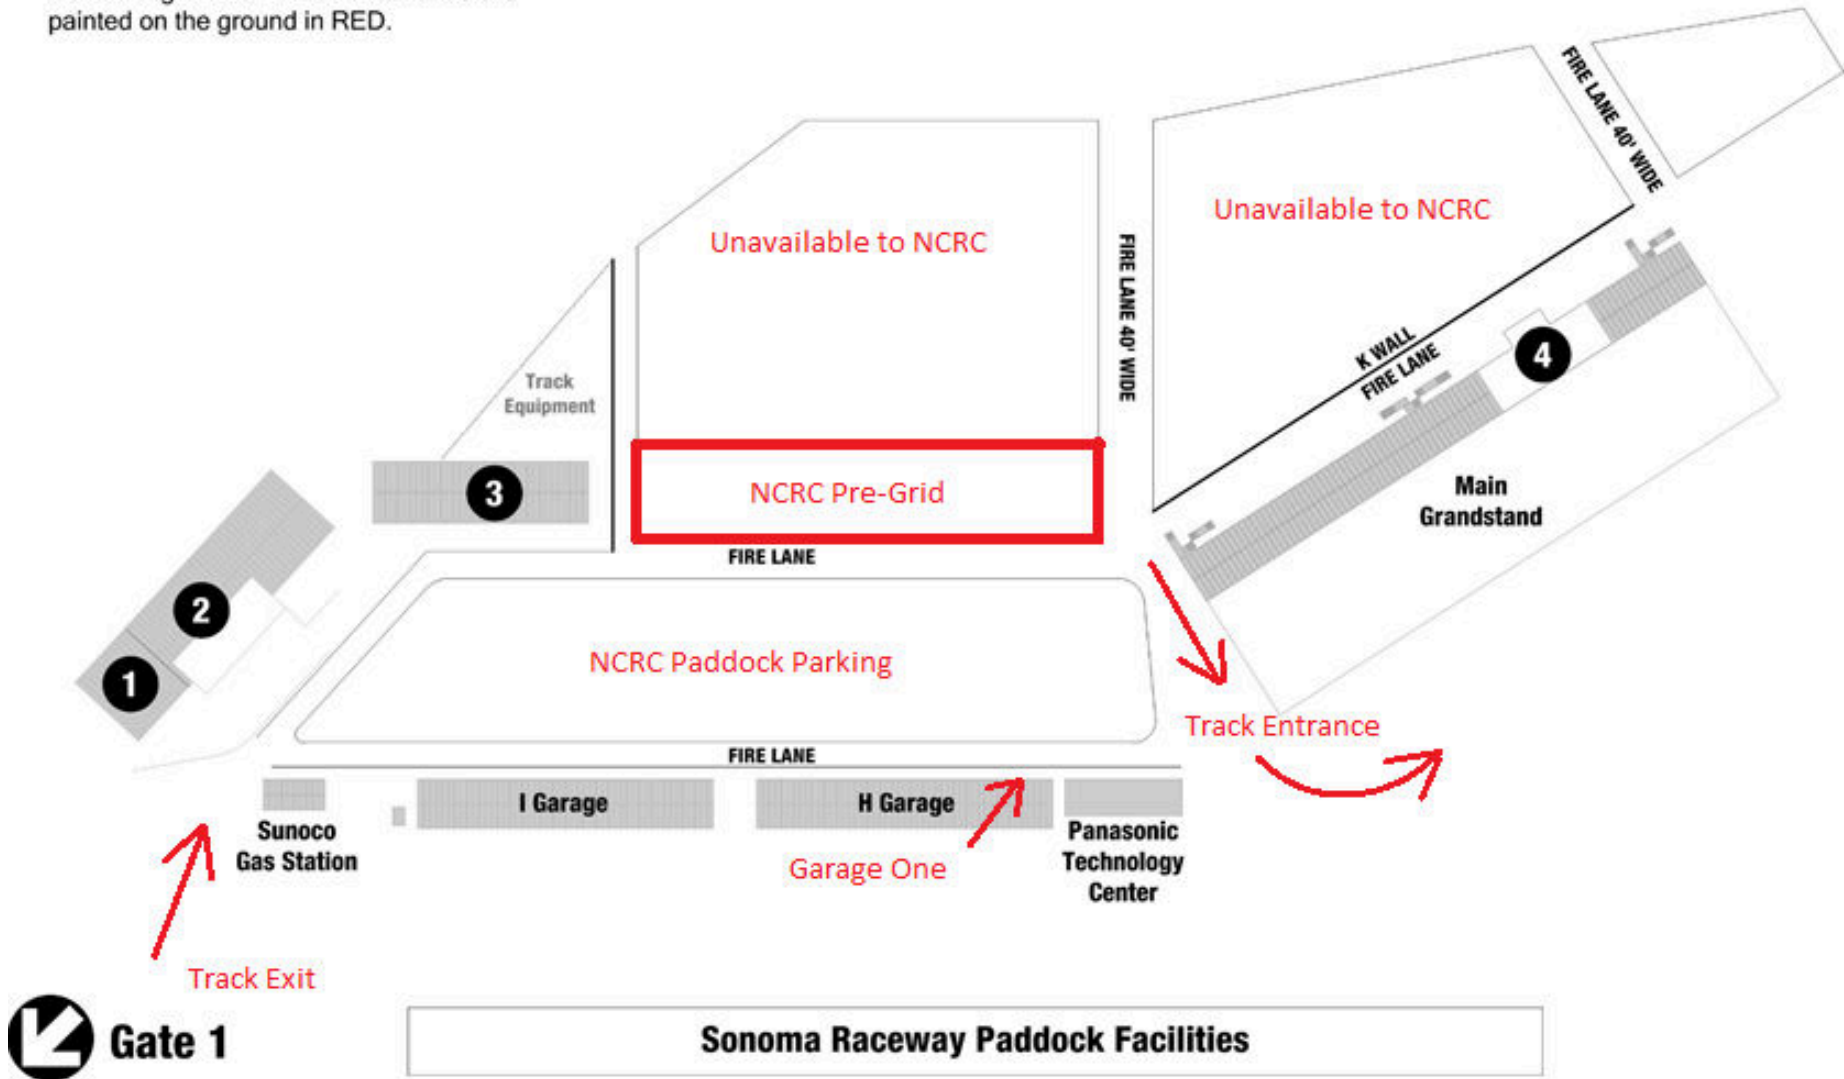

Sonoma Raceway Paddock

No Parking in Fire Lanes. Fire Lanes are painted on the ground in RED.

Sonoma Raceway Paddock Facilities

- | | |
|-----------------------------------|--|
| 1 Wine Country Motorsports | 3 Driver's Lounge |
| 2 Raceway Cafe | 4 Timing & Scoring/Race Control |